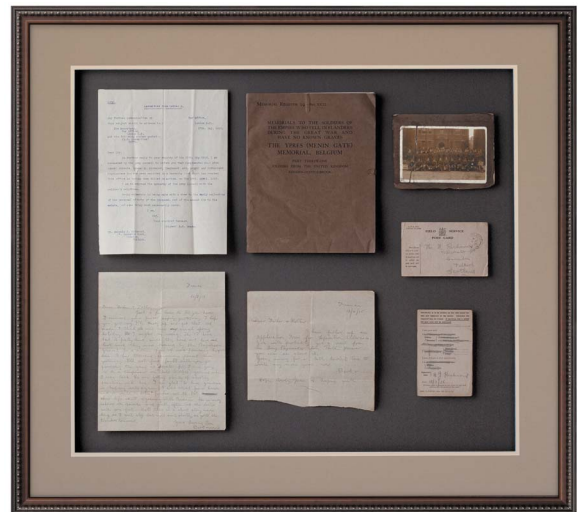

A tribute to a fallen WWI soldier, with postcards and letters from the trenches is framed using a simple, museum-like presentation.